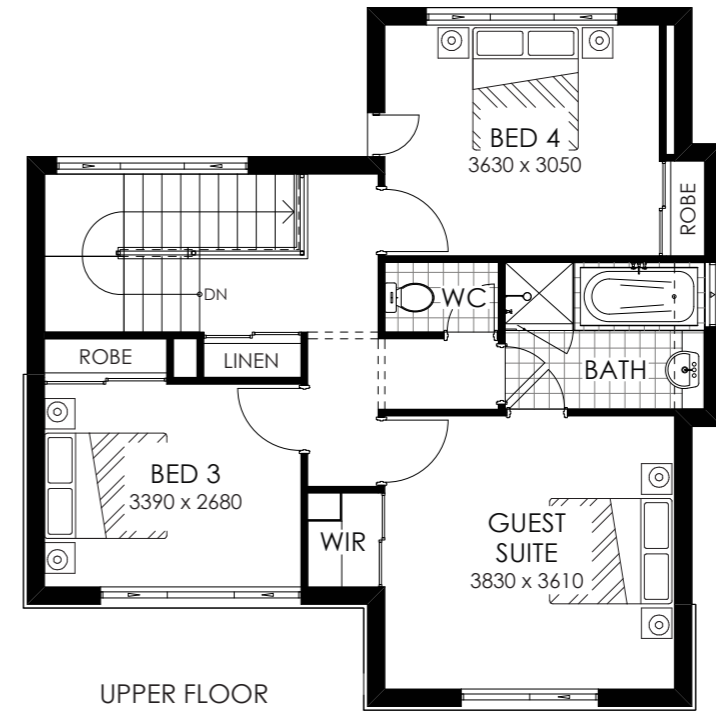

GROUND FLOOR

UPPER FLOOR

AUGUSTA DISPLAY
IN-VOGUE

MODEL: 5735